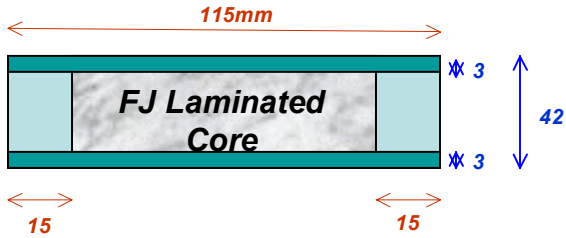

**Single Rebate Jambs 42x115mm**

	Clear Solid Exterior
	Composite Core

**General Tolerances :**  
**Thickness 0+0.3mm**  
**Width 0+0.5mm**  
**Length 0+10mm (PET 0+1mm)**

**Glass Door Stile (42x115) mm**

	Clear Solid Exterior 0+3mm
	Composite Core
	Clear Solid Surface (2.5mm to 4.5mm)

**General Tolerances :**  
**Thickness 0+0.3mm**  
**Width 0+0.5mm**  
**Length 0+10mm (PET 0+1mm)**