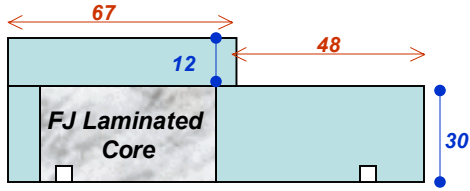

**Single Rebate Jambs 42x115mm**

	Clear Solid Exterior
	Composite Core

**General Tolerances :**  
**Thickness 0+0.3mm**  
**Width 0+0.5mm**  
**Length 0+10mm (PET 0+1mm)**

**Glass Door Stile (42x115) mm**

	Clear Solid Exterior 0+3mm
	Composite Core
	Clear Solid Surface (2.5mm to 4.5mm)

**General Tolerances :**  
**Thickness 0+0.3mm**  
**Width 0+0.5mm**  
**Length 0+10mm (PET 0+1mm)**