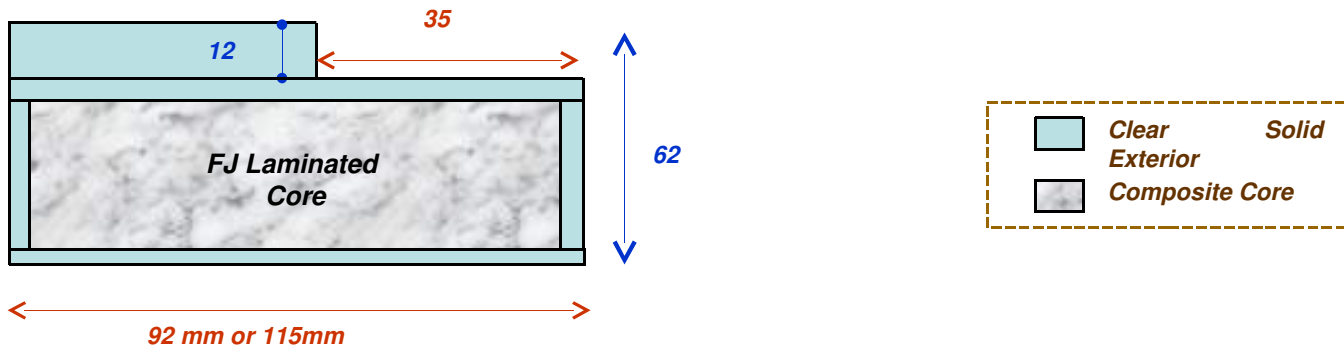

Door Frame Profile Single Rebate Jambs 62x 92 & 62 x 115

Single-Rebate Jamb for Door Frames

- CiF Chennai or Nhava Sheva
- each set will consist of : 7ft x 7ft x 3ft
- String-tied packed in crates; approx 70 sets p/crt.
- Outer layer meranti solid & inner core - FJ-laminated
- Laminated construction as per drawing above
- Each 20'FCL to contain approx 700 doorframe sets